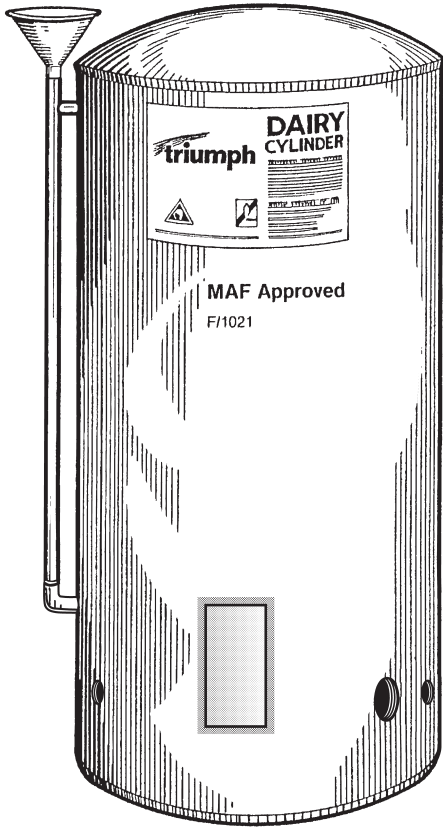

DAIRY CYLINDER

MAF Quality Management Dairy & Food

Approved for use in Farm Dairies.
Registration Number F/1021

LITRES	DRAW OFF CAPACITY LITRES	DIA. MM	HEIGHT MM	PRICE	PART No.
200	200	610	1380		26500
300	300	720	1430		26600
400	400	720	1780		26612
500	500	720	2080		26615

EXTRAS

40mm Dairy Type Valve	26680
3000w Incoloy Element for "Hard" Water Conditions	26150

SPARE PARTS

Copper Funnel	26620
Copper Overflow Spout	26640

- 5 Year Warranty on Cylinders
- 50% CFC Reduced Polyurethane Foam Insulation for lower heat loss
- 200 & 300 Litre supplied with 3000w element
- 400 & 500 Litre supplied with 4000w element
- Fitted with Dairy Thermostat (Manufacturers Warranty applies)
- Filter Funnel with Stainless Steel Gauze Filter
- Sightglass to read water volume.
- 25mm Overflow Pipe & Detachable Spout
- 40mm Female Outlet Connection for Large Volume Flow
- Copper Cylinder encased in Galvanised Steel
- Direct Solar Connections