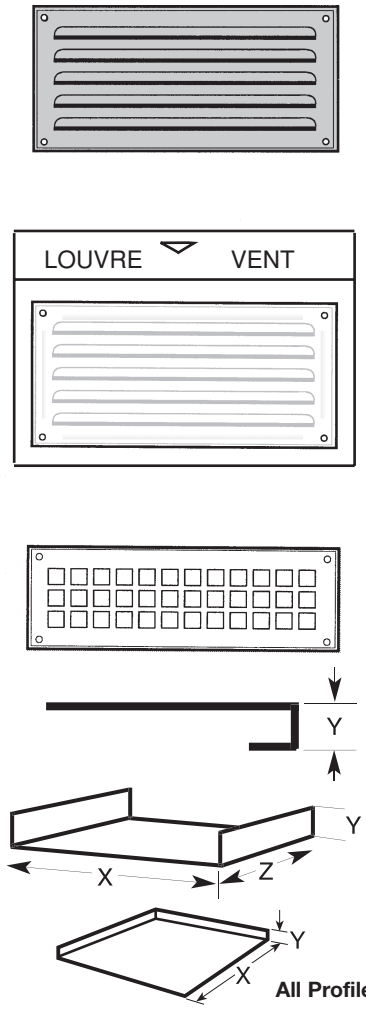

GALVANISED LOUVRE VENTS (E2AS1 ACCEPTABLE SOLUTIONS)

DESCRIPTION	PRICE PER LENGTH	PART No.	PACK SIZE
GALVANISED LOUVRE VENT			
Louvre Vent 300 x 100mm		41010	25
Louvre Vent 300 x 150mm		41020	25
Louvre Vent 300 x 200mm		41030	25
Louvre Vent 200 x 250mm		41040	25
Louvre Vent 450 x 240mm Heavy Gauge .95mm		41045	1
WHITE PAINTED LOUVRE VENT			
Louvre Vent 300 x 100mm		41080	1
Louvre Vent 300 x 150mm		41082	1
Louvre Vent 300 x 200mm		41086	1
Louvre Vent 450 x 240mm		41088	1
Square Hole Vents 300 x 100mm		41060	25
Square Hole Vents 228 x 166mm		41050	25
'J' Mould 50 x 9.5mm		40250	25
Beam Capping 47 x 10 x 2400mm		40190	1
94 x 10 x 2400mm		40200	1
Pre-made Beam Caps 94 x 10 x 150mm		43550	1
94 x 10 x 200mm		43560	1
Sill Trays 140 x 10mm		40900	25

All Profiles can be supplied in either Copper, Stainless Steel or Aluminium. Prices on application.

DESCRIPTION	GALVANISED		COPPER		Also available in Stainless Steel
	PRICE PER LENGTH	PART No.	PRICE PER LENGTH	PART No.	PACK SIZE
RAINWATER PRODUCTS					
Downpipe	65mm	—	—	43395	25
2400mm lengths	75mm	43100	—	43400	25
	100mm	43110	—	43410	1
	125mm	43120	—	—	1
	150mm	43130	—	—	1
Dropper	65mm	—	—	43445	1
	75mm	43150	—	43450	1
	100mm	43155	—	43455	1
	125mm	43160	—	—	1
	150mm	43165	—	—	1
Stand Off Brackets	75mm	43180	—	43480	1
	100mm	43185	—	43485	1
	125mm	43190	—	—	1
	150mm	43195	—	—	1