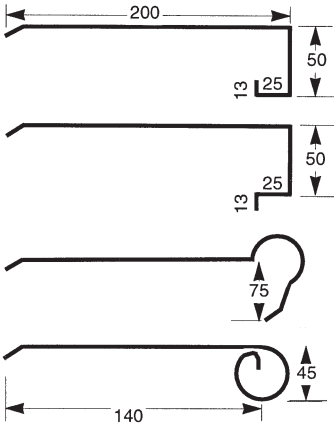

'NEW PROFILE' GALVANISED FLASHINGS

(E2AS1 ACCEPTABLE FLASHING SOLUTIONS)

All Lengths are 2400mm x 0.55mm unless specified

DESCRIPTION

GALVANISED

STAINLESS STEEL

COPPER

Price

Part No

Price

Price

Pack Size

Square Barge T.U.

40022

P.O.A

P.O.A

40082

P.O.A

P.O.A

5

2400 x 0.55mm Galvanised Valley

40850

P.O.A

P.O.A

P.O.A

1

CAVITY BASE CLOSURE

20mm

Also available - 35mm P.O.A

ALUMINIUM

STAINLESS STEEL

Price