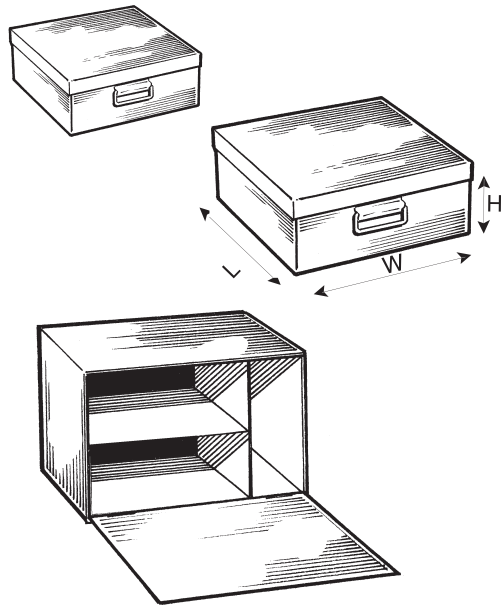

'EDEN' RUBBISH BINS, INCINERATORS, SAFETY BOXES

DESCRIPTION	PRICE PER UNIT	PART No.	PACK SIZE
SAFETY BOXES			
401 Safety Box No 1. 250 W x 185 L x 60mm H		11200	1
402 Safety Box No 2 290 W x 210 L x 100mm H		11205	1
403 Safety Box No. 3 390 W x 300 L x 145mm H		11210	1
403 L Medical Cabinet with Lock No. 3 390 W x 300 L x 145mm H		11255	1